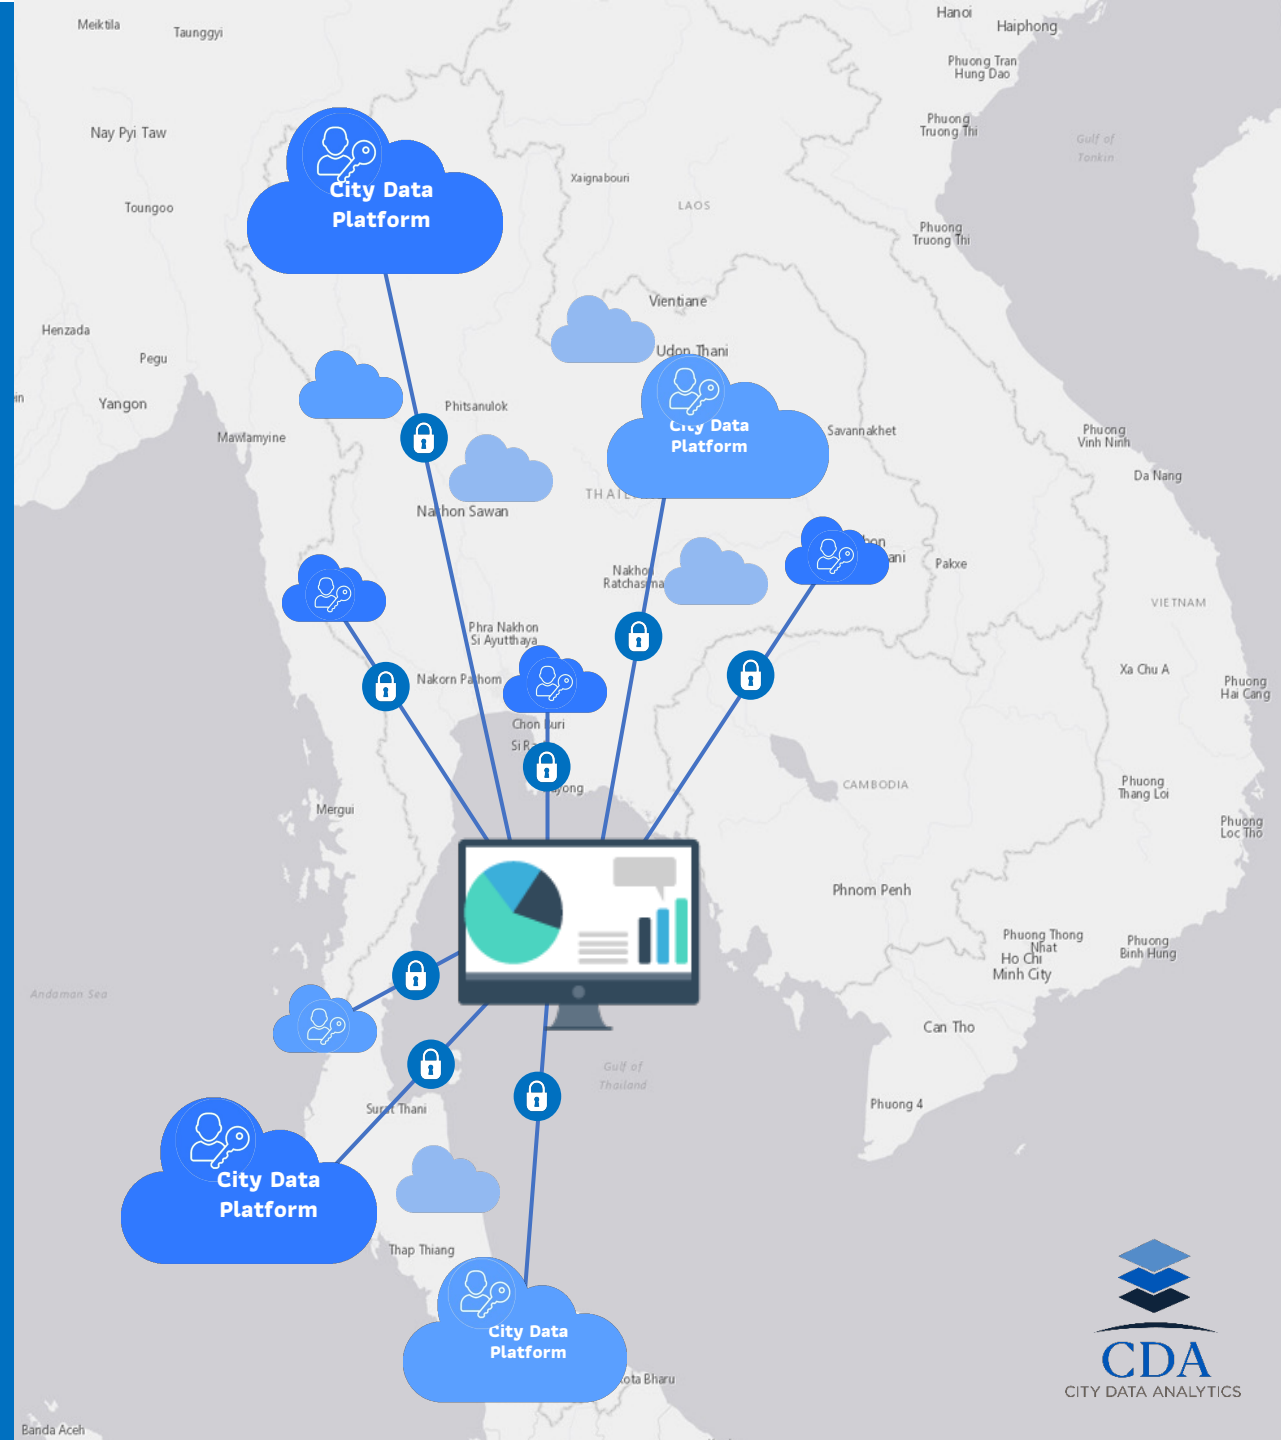

IoT sensor

Marin time

VTMS

Yacht Control

Registered guests

Route Trip

City Data Analytics

Collect

UAV Flight Plan

Process

Cloud Computing
& Ground Survey

Store

Combine DATA with GIS

Use

3D Model
& Spatial Process

DATA Analysis
& Big DATA