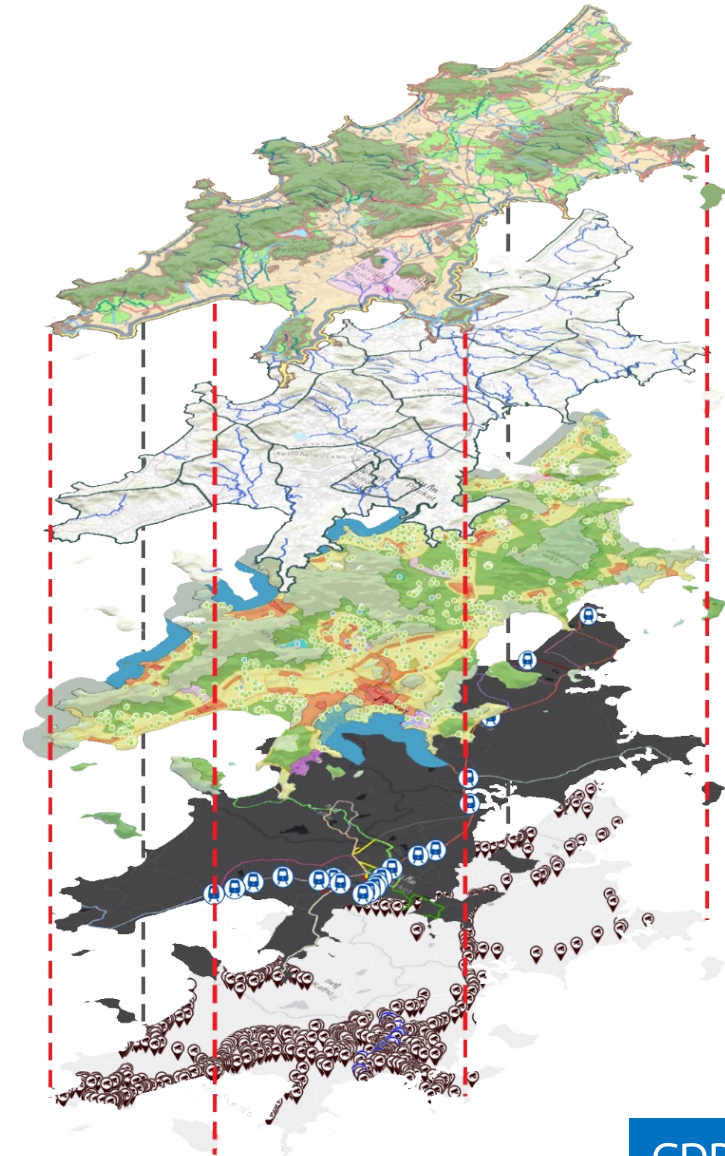

IoT sensor

Marin time

VTMS

Yacht Control

Registered guests

Route Trip

City Data Analytics

Collect